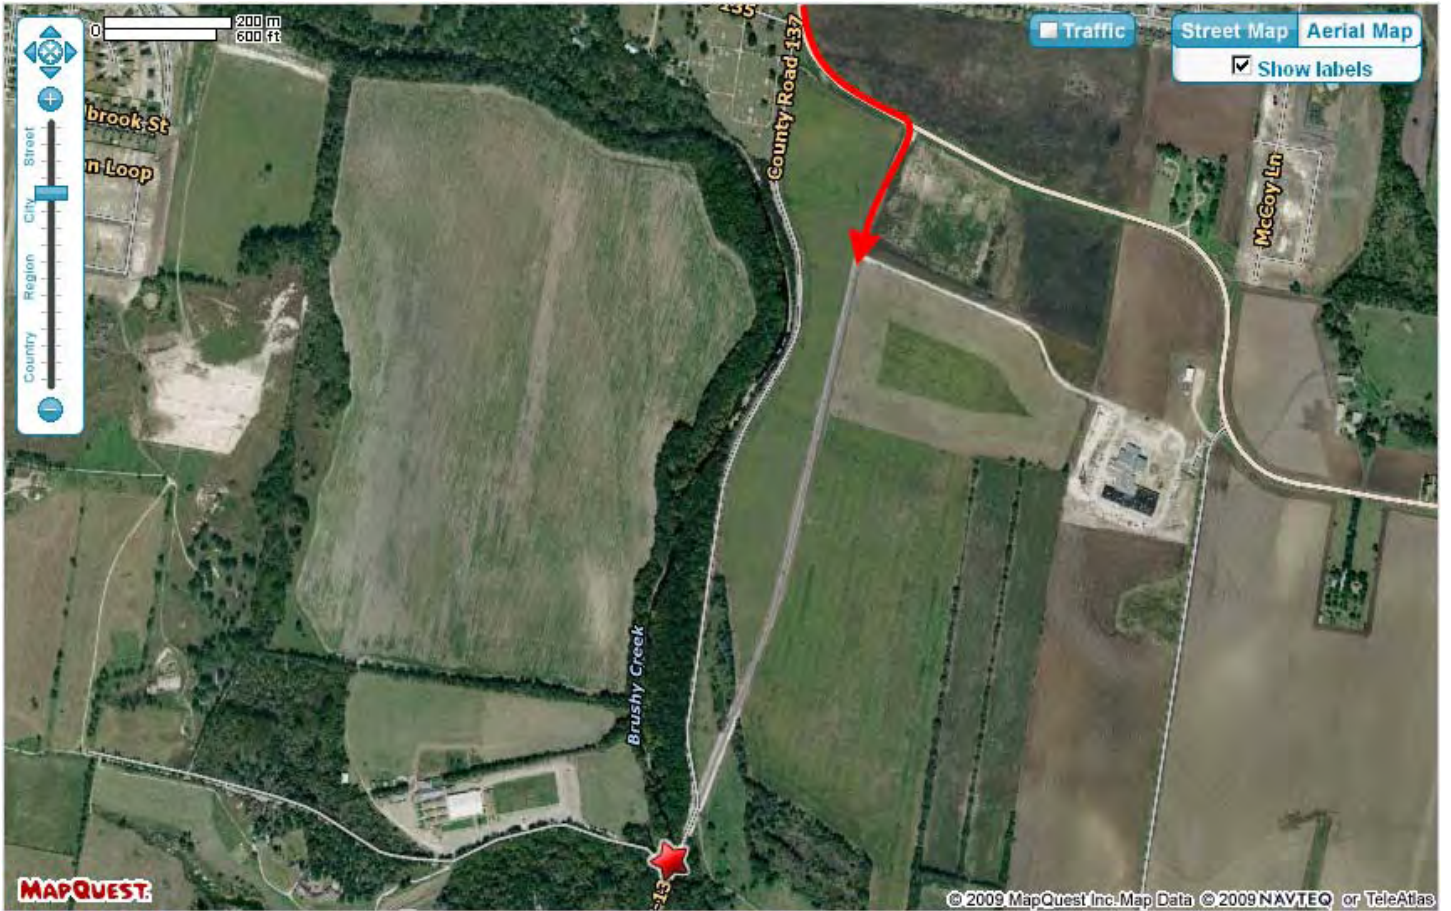

Dallas to Triple Crown Dog Academy – 179.2 miles

Ft. Worth to Triple Crown Dog Academy – 169.1 miles (Boyd to Triple Crown Dog Academy = 205.4 miles)

Take I-35E/I-35W south to I-35 south

Take Exit 265, HWY 130 South (TOLL \$1.50) - or - Take Exit 253A and turn left on US 79 East

At 2nd light in Hutto, turn right heading south on FM 1660 East

Go 1.7 miles on FM 1660 East to County Road 137 South

Turn right on County Road 137 South

From County Road 137 South, go 1 mile to County Road 197 West (Triple Crown entrance)

Turn right on County Road 197 to Triple Crown Dog Academy

Triple Crown Dog Academy, 200 County Road 197: parking, coursing field, facilities