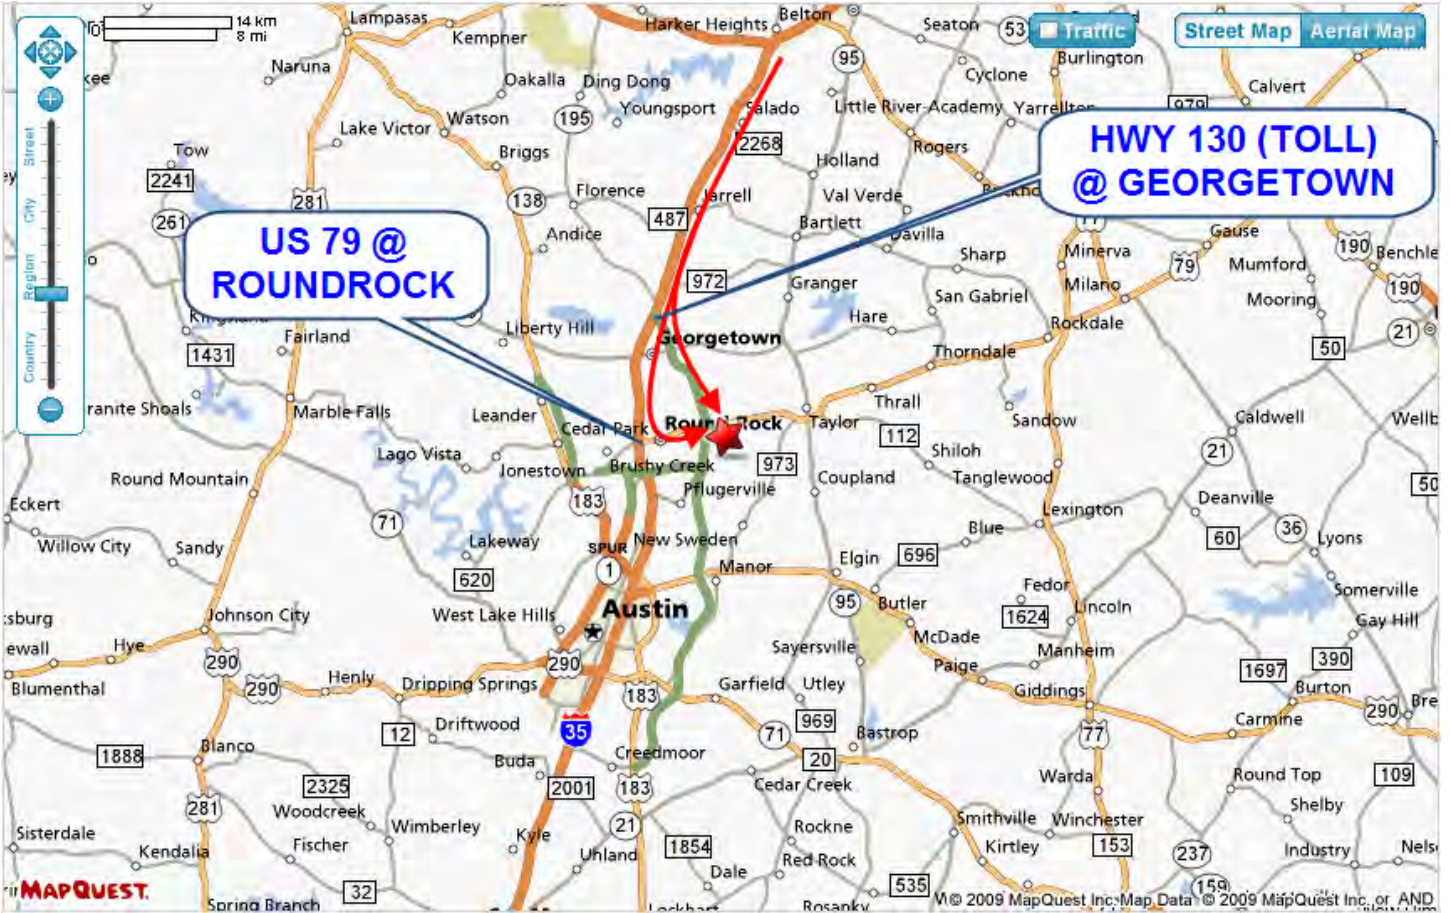

Dallas to Triple Crown Dog Academy – 179.2 miles

Ft. Worth to Triple Crown Dog Academy – 169.1 miles (Boyd to Triple Crown Dog Academy = 205.4 miles)

Take I-35E/I-35W south to I-35 south

Take Exit 265, HWY 130 South (TOLL \$1.50) - or - Take Exit 253A and turn left on US 79 East

Take HWY 130 10.7 miles to Exit 423 and turn left on US 79 East

From HWY 130, follow US 79 2.2 East 2.2 miles to 2nd light in Hutto (FM 1660 East)

- or - From I-35, follow US 79 9.2 East 9.2 miles to 2nd light in Hutto (FM 1660 East)

At 2nd light in Hutto, turn right heading south on FM 1660 East

Go 1.7 miles on FM 1660 East to County Road 137 South

Turn right on County Road 137 South

From County Road 137 South, go 1 mile to County Road 197 West (Triple Crown entrance)

Turn right on County Road 197 to Triple Crown Dog Academy

Triple Crown Dog Academy, 200 County Road 197: parking, coursing field, facilities