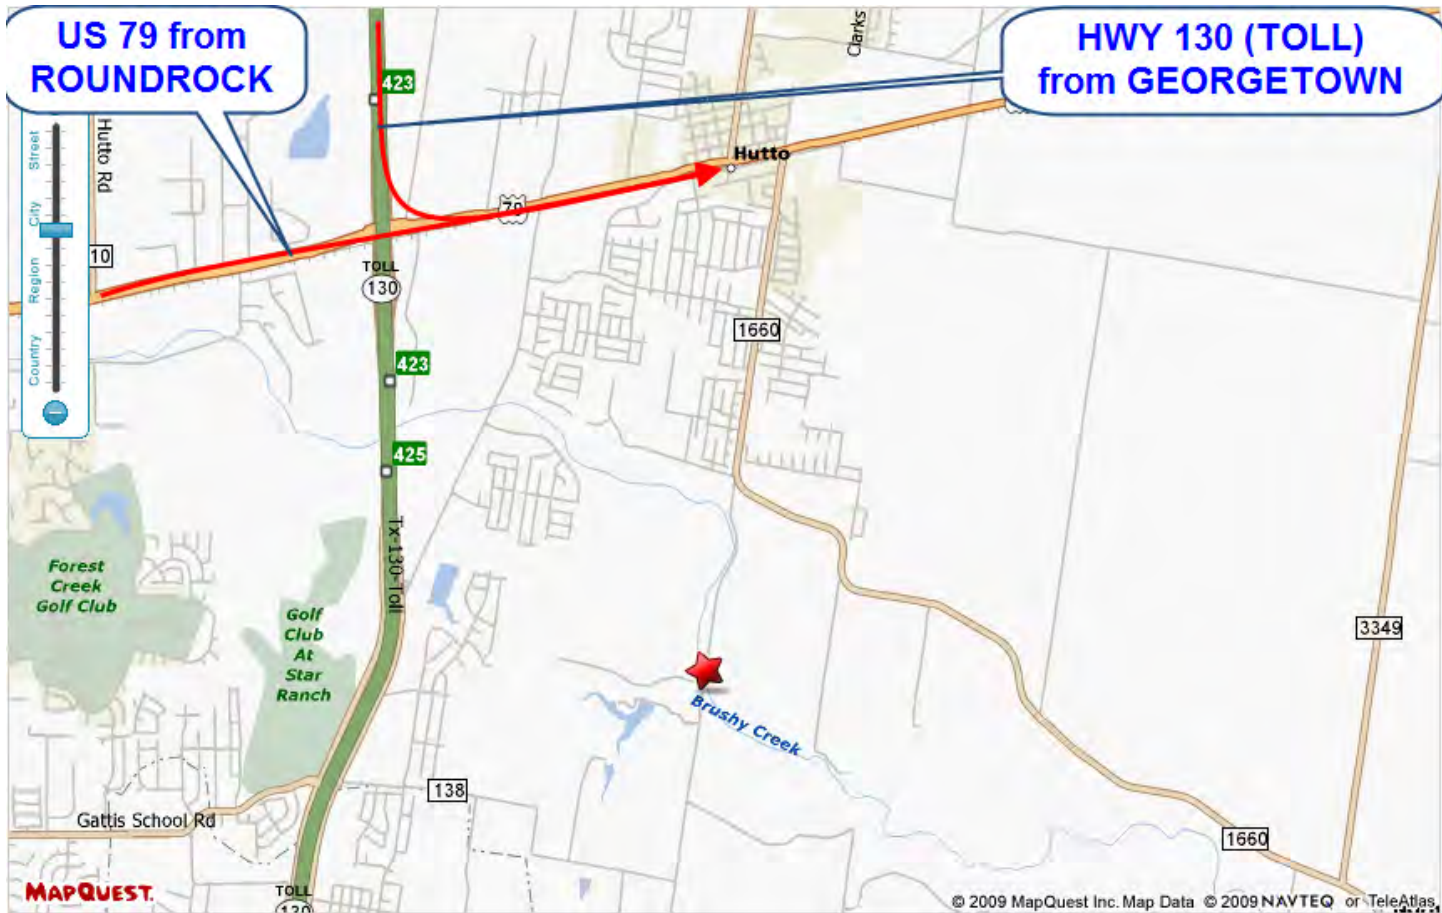

Dallas to Triple Crown Dog Academy – 179.2 miles

Ft. Worth to Triple Crown Dog Academy – 169.1 miles (Boyd to Triple Crown Dog Academy = 205.4 miles)

Take I-35E/I-35W south to I-35 south

Take Exit 265, HWY 130 South (TOLL \$1.50) - or - Take Exit 253A and turn left on US 79 East

Take HWY 130 10.7 miles to Exit 423 and turn left on US 79 East

From HWY 130, follow US 79 2.2 East 2.2 miles to 2nd light in Hutto (FM 1660 East)

- or - From I-35, follow US 79 9.2 East 9.2 miles to 2nd light in Hutto (FM 1660 East)

At 2nd light in Hutto, turn right heading south on FM 1660 East

Go 1.7 miles on FM 1660 East to County Road 137 South

Turn right on County Road 137 South

From County Road 137 South, go 1 mile to County Road 197 West (Triple Crown entrance)

Turn right on County Road 197 to Triple Crown Dog Academy

Triple Crown Dog Academy, 200 County Road 197: parking, coursing field, facilities