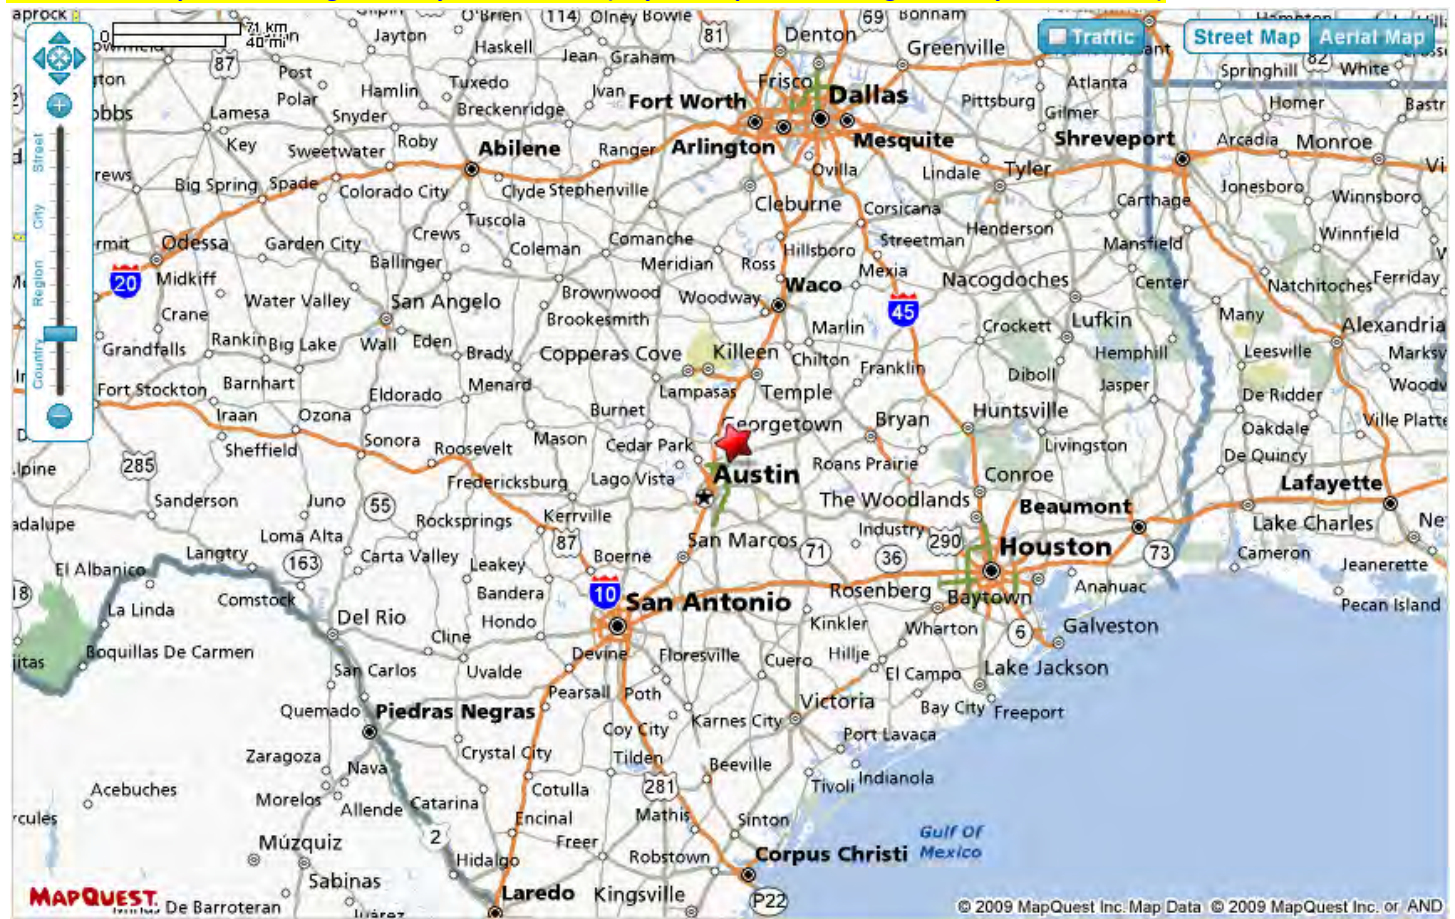

Dallas to Triple Crown Dog Academy – 179.2 miles

Ft. Worth to Triple Crown Dog Academy – 169.1 miles (Boyd to Triple Crown Dog Academy = 205.4 miles)

Take I-35E/I-35W south to I-35 south

Take Exit 265, HWY 130 South (TOLL \$1.50) - or - Take Exit 253A and turn left on US 79 East

Take HWY 130 10.7 miles to Exit 423 and turn left on US 79 East

From HWY 130, follow US 79 2.2 East 2.2 miles to 2nd light in Hutto (FM 1660 East)

- or - From I-35, follow US 79 9.2 East 9.2 miles to 2nd light in Hutto (FM 1660 East)

At 2nd light in Hutto, turn right heading south on FM 1660 East

Go 1.7 miles on FM 1660 East to County Road 137 South

Turn right on County Road 137 South

From County Road 137 South, go 1 mile to County Road 197 West (Triple Crown entrance)

Turn right on County Road 197 to Triple Crown Dog Academy

Triple Crown Dog Academy, 200 County Road 197: parking, coursing field, facilities