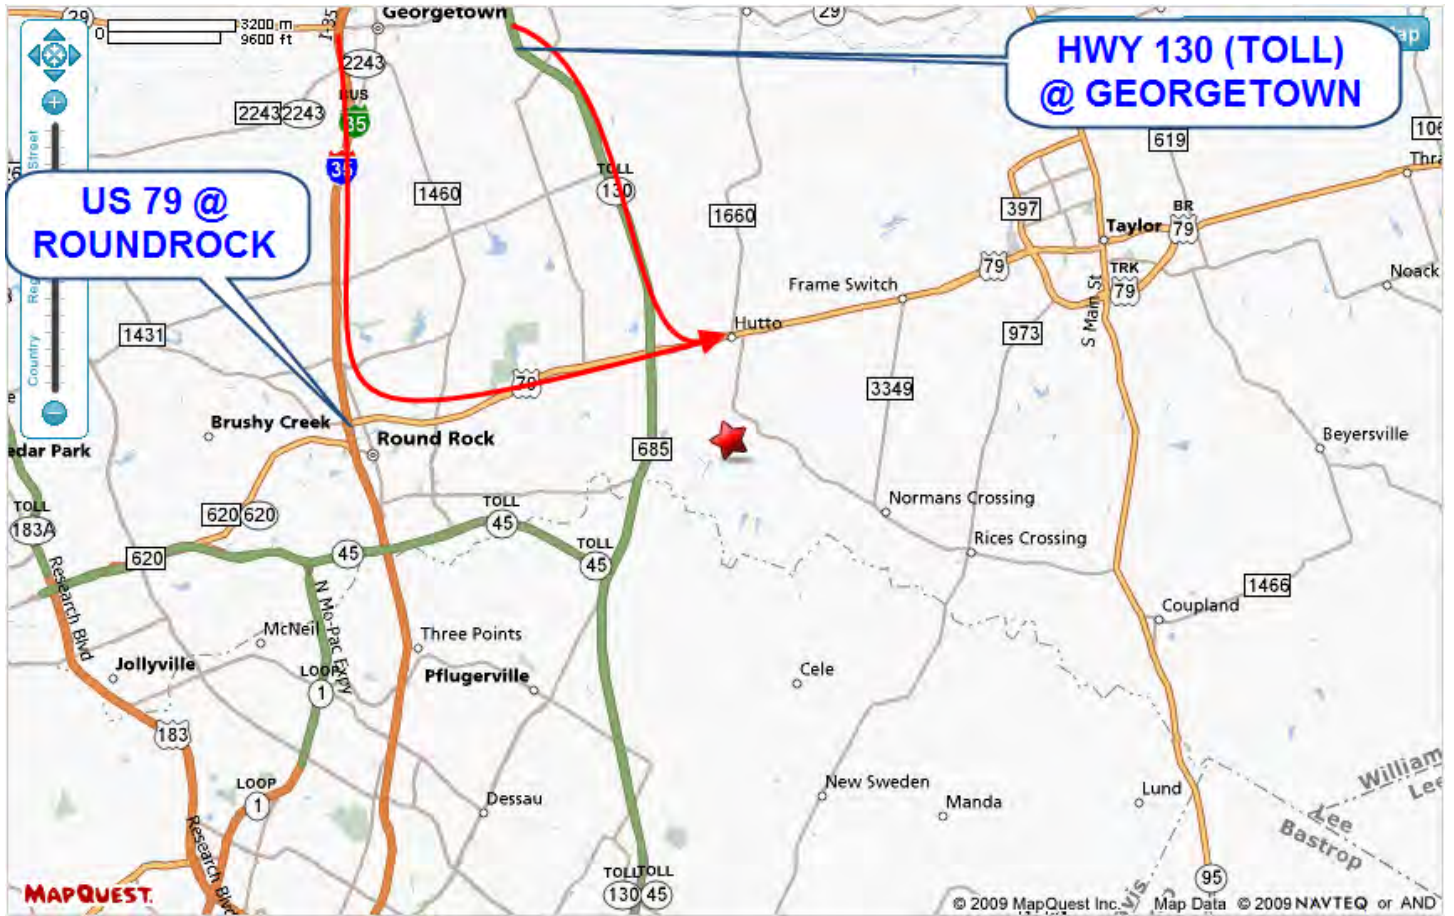

Dallas to Triple Crown Dog Academy – 179.2 miles

Ft. Worth to Triple Crown Dog Academy – 169.1 miles (Boyd to Triple Crown Dog Academy = 205.4 miles)

Take I-35E/I-35W south to I-35 south

Take Exit 265, HWY 130 South (TOLL \$1.50) - or - Take Exit 253A and turn left on US 79 East

Take HWY 130 10.7 miles to Exit 423 and turn left on US 79 East

From HWY 130, follow US 79 2.2 East 2.2 miles to 2nd light in Hutto (FM 1660 East)

- or - From I-35, follow US 79 9.2 East 9.2 miles to 2nd light in Hutto (FM 1660 East)

At 2nd light in Hutto, turn right heading south on FM 1660 East

Go 1.7 miles on FM 1660 East to County Road 137 South

Turn right on County Road 137 South

From County Road 137 South, go 1 mile to County Road 197 West (Triple Crown entrance)

Turn right on County Road 197 to Triple Crown Dog Academy

Triple Crown Dog Academy, 200 County Road 197: parking, coursing field, facilities