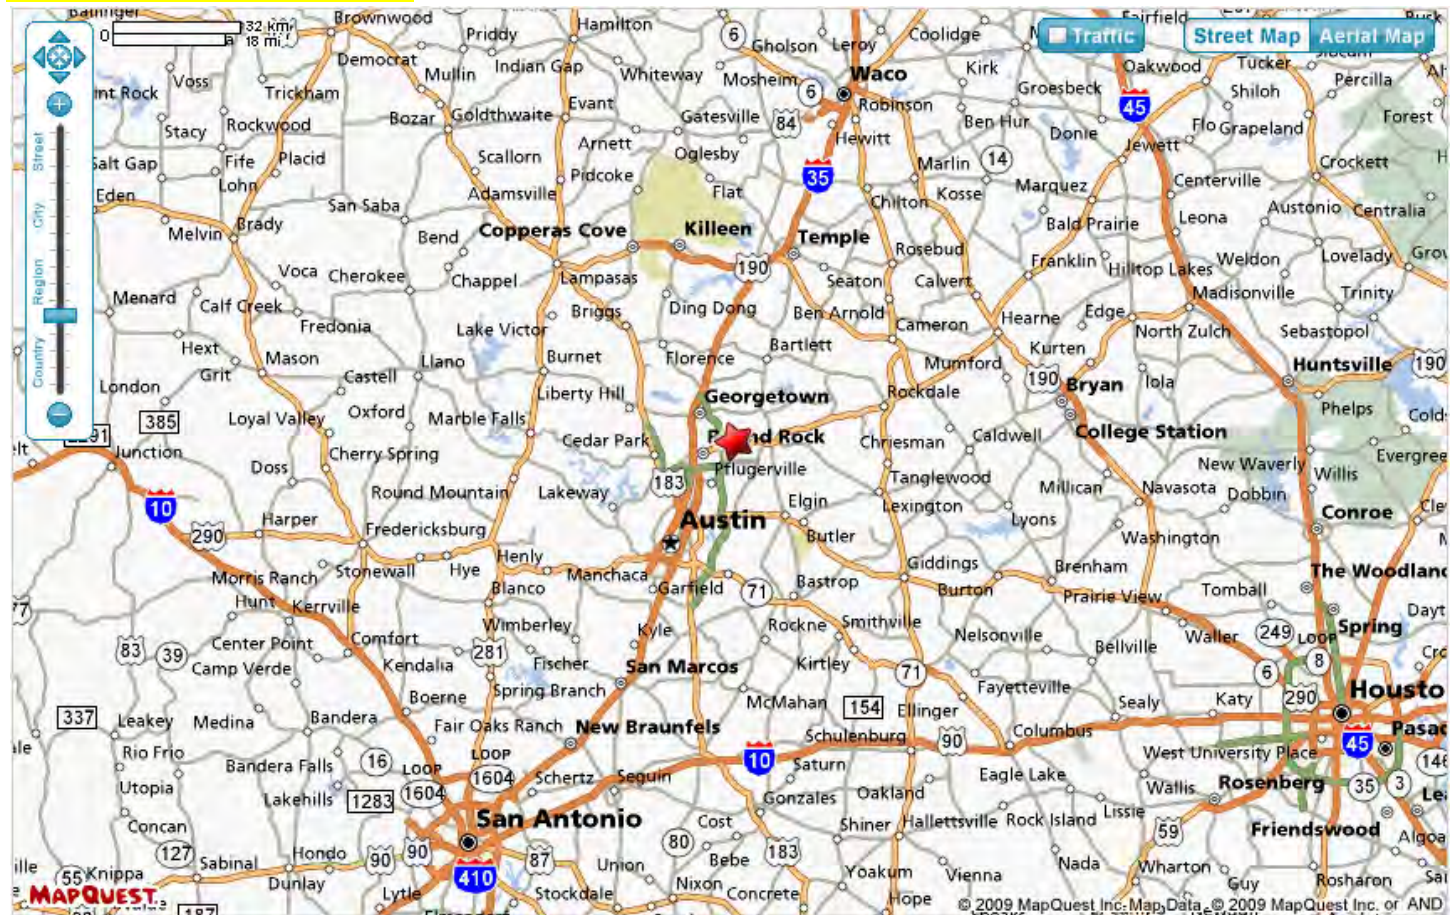

Dallas to Triple Crown Dog Academy – 179.2 miles

Ft. Worth to Triple Crown Dog Academy – 169.1 miles (Boyd to Triple Crown Dog Academy = 205.4 miles)

Take I-35E/I-35W south to I-35 south

Take Exit 265, HWY 130 South (TOLL \$1.50) - or - Take Exit 253A and turn left on US 79 East

Take HWY 130 10.7 miles to Exit 423 and turn left on US 79 East

From HWY 130, follow US 79 2.2 East 2.2 miles to 2nd light in Hutto (FM 1660 East)

- or - From I-35, follow US 79 9.2 East 9.2 miles to 2nd light in Hutto (FM 1660 East)

At 2nd light in Hutto, turn right heading south on FM 1660 East

Go 1.7 miles on FM 1660 East to County Road 137 South

Turn right on County Road 137 South

From County Road 137 South, go 1 mile to County Road 197 West (Triple Crown entrance)

Turn right on County Road 197 to Triple Crown Dog Academy

Triple Crown Dog Academy, 200 County Road 197: parking, coursing field, facilities