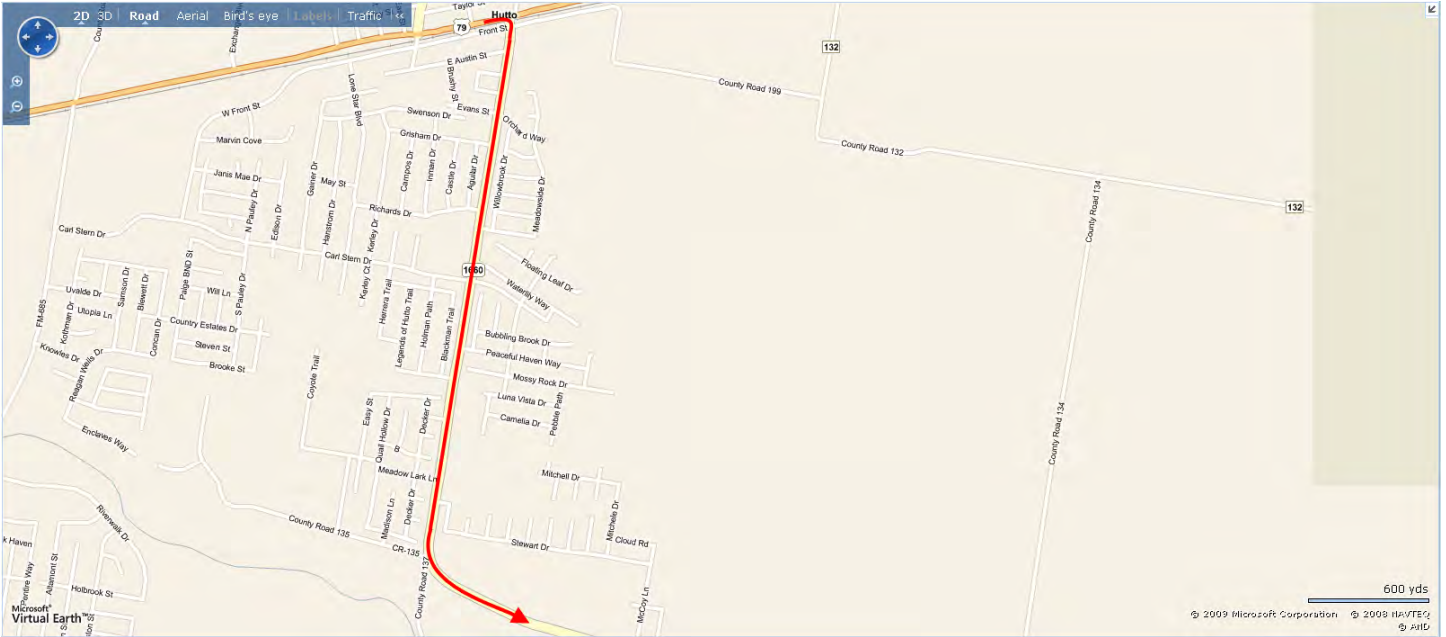

Dallas to Triple Crown Dog Academy – 179.2 miles

Ft. Worth to Triple Crown Dog Academy – 169.1 miles (Boyd to Triple Crown Dog Academy = 205.4 miles)

Take I-35E/I-35W south to I-35 south

Take Exit 265, HWY 130 South (TOLL \$1.50) - or - Take Exit 253A and turn left on US 79 East

Take HWY 130 10.7 miles to Exit 423 and turn left on US 79 East

From HWY 130, follow US 79 2.2 East 2.2 miles to 2nd light in Hutto (FM 1660 East)

- or - From I-35, follow US 79 9.2 East 9.2 miles to 2nd light in Hutto (FM 1660 East)

At 2nd light in Hutto, turn right heading south on FM 1660 East

Go 1.7 miles on FM 1660 East to County Road 137 South

Turn right on County Road 137 South

From County Road 137 South, go 1 mile to County Road 197 West (Triple Crown entrance)

Turn right on County Road 197 to Triple Crown Dog Academy

Triple Crown Dog Academy, 200 County Road 197: parking, coursing field, facilities