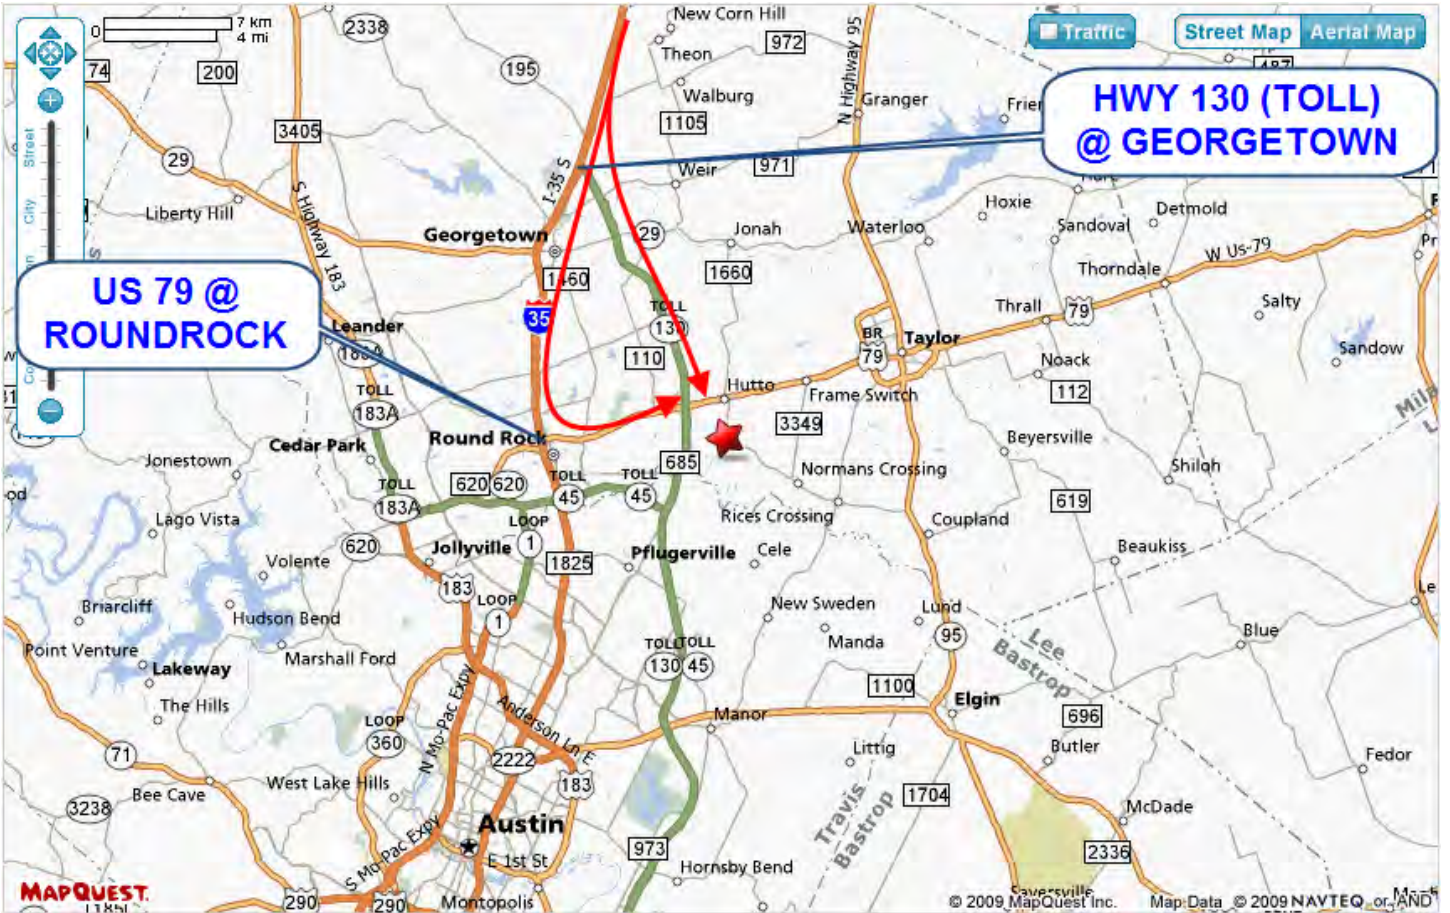

Dallas to Triple Crown Dog Academy – 179.2 miles

Ft. Worth to Triple Crown Dog Academy – 169.1 miles (Boyd to Triple Crown Dog Academy = 205.4 miles)

Take I-35E/I-35W south to I-35 south

Take Exit 265, HWY 130 South (TOLL \$1.50) - or - Take Exit 253A and turn left on US 79 East

Take HWY 130 10.7 miles to Exit 423 and turn left on US 79 East

From HWY 130, follow US 79 2.2 East 2.2 miles to 2nd light in Hutto (FM 1660 East)

- or - From I-35, follow US 79 9.2 East 9.2 miles to 2nd light in Hutto (FM 1660 East)

At 2nd light in Hutto, turn right heading south on FM 1660 East

Go 1.7 miles on FM 1660 East to County Road 137 South

Turn right on County Road 137 South

From County Road 137 South, go 1 mile to County Road 197 West (Triple Crown entrance)

Turn right on County Road 197 to Triple Crown Dog Academy

Triple Crown Dog Academy, 200 County Road 197: parking, coursing field, facilities