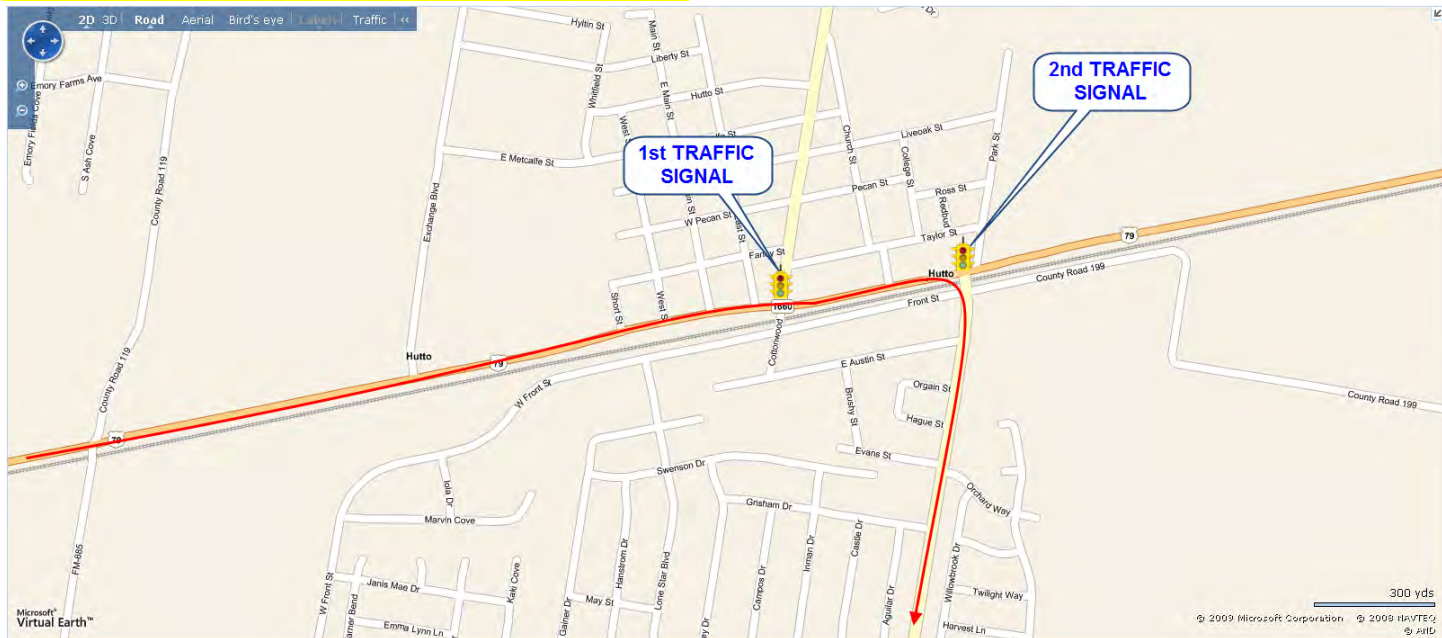

Dallas to Triple Crown Dog Academy – 179.2 miles

Ft. Worth to Triple Crown Dog Academy – 169.1 miles (Boyd to Triple Crown Dog Academy = 205.4 miles)

Take I-35E/I-35W south to I-35 south

Take Exit 265, HWY 130 South (TOLL \$1.50) - or - Take Exit 253A and turn left on US 79 East

Take HWY 130 10.7 miles to Exit 423 and turn left on US 79 East

From HWY 130, follow US 79 2.2 East 2.2 miles to 2nd light in Hutto (FM 1660 East)

- or - From I-35, follow US 79 9.2 East 9.2 miles to 2nd light in Hutto (FM 1660 East)

At 2nd light in Hutto, turn right heading south on FM 1660 East

Go 1.7 miles on FM 1660 East to County Road 137 South

Turn right on County Road 137 South

From County Road 137 South, go 1 mile to County Road 197 West (Triple Crown entrance)

Turn right on County Road 197 to Triple Crown Dog Academy

Triple Crown Dog Academy, 200 County Road 197: parking, coursing field, facilities