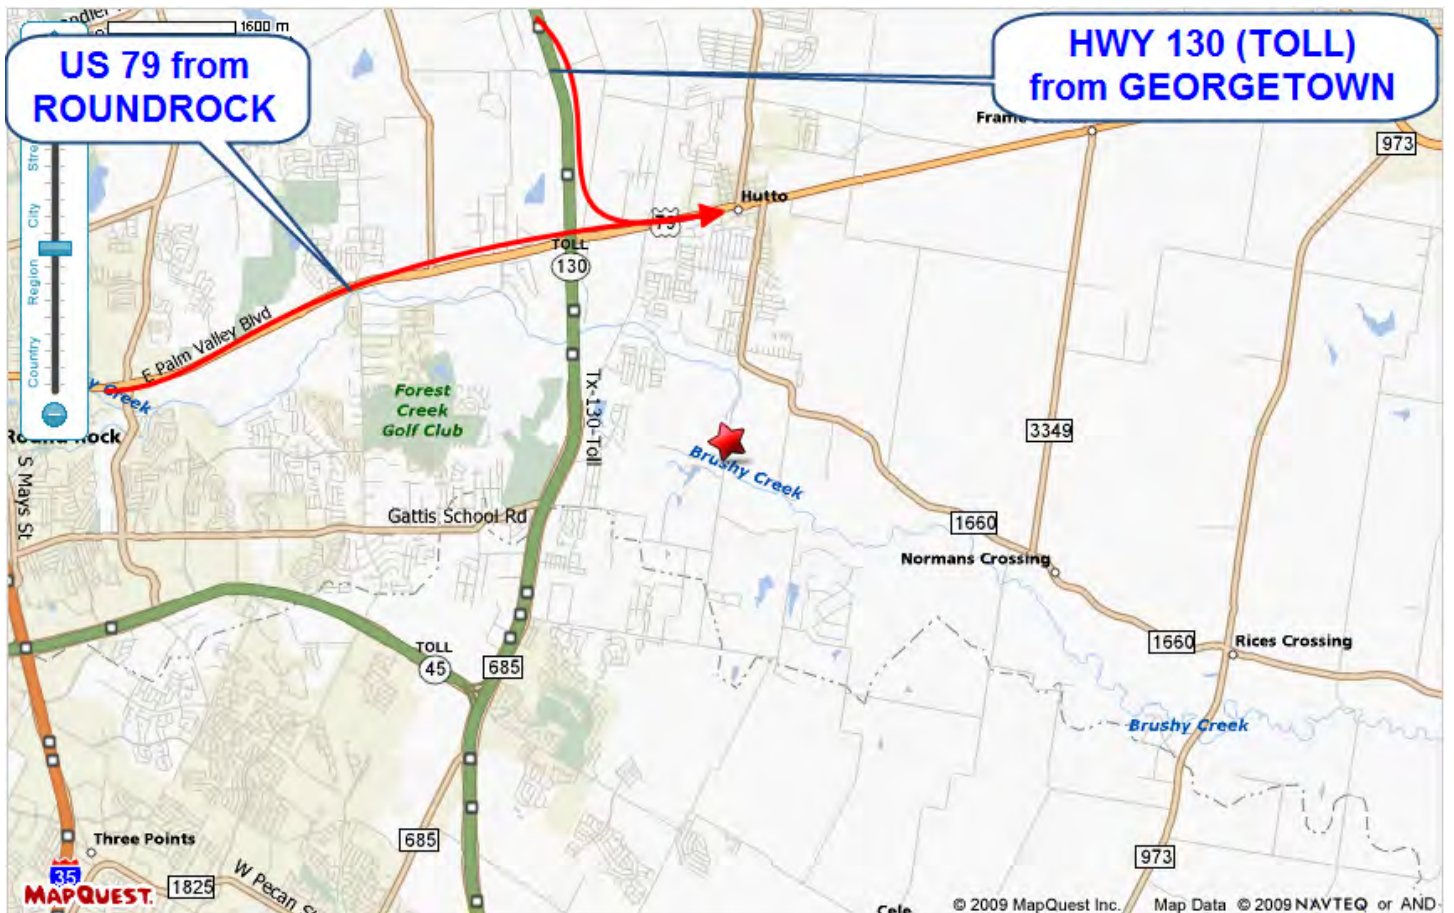

Dallas to Triple Crown Dog Academy – 179.2 miles

Ft. Worth to Triple Crown Dog Academy – 169.1 miles (Boyd to Triple Crown Dog Academy = 205.4 miles)

Take I-35E/I-35W south to I-35 south

Take Exit 265, HWY 130 South (TOLL \$1.50) - or - Take Exit 253A and turn left on US 79 East

Take HWY 130 10.7 miles to Exit 423 and turn left on US 79 East

From HWY 130, follow US 79 2.2 East 2.2 miles to 2nd light in Hutto (FM 1660 East)

- or - From I-35, follow US 79 9.2 East 9.2 miles to 2nd light in Hutto (FM 1660 East)

At 2nd light in Hutto, turn right heading south on FM 1660 East

Go 1.7 miles on FM 1660 East to County Road 137 South

Turn right on County Road 137 South

From County Road 137 South, go 1 mile to County Road 197 West (Triple Crown entrance)

Turn right on County Road 197 to Triple Crown Dog Academy

Triple Crown Dog Academy, 200 County Road 197: parking, coursing field, facilities